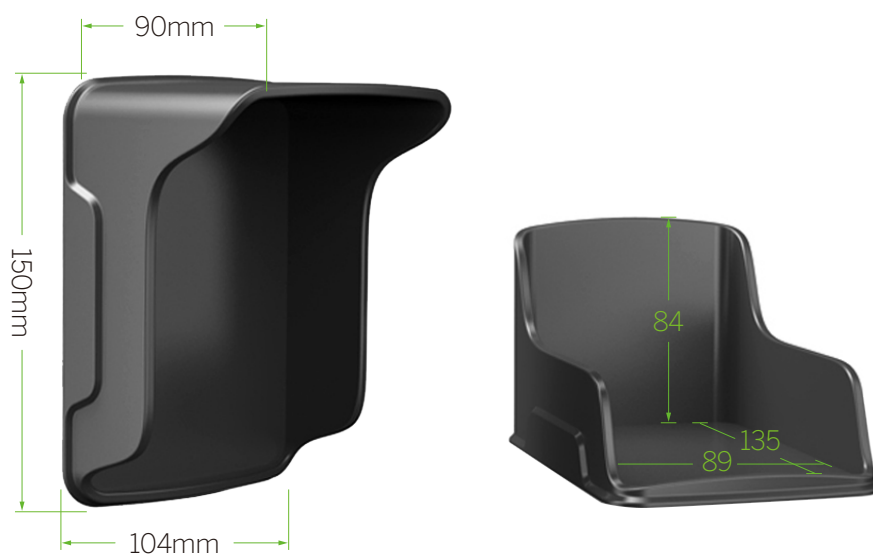

Rainproof Housing

Rainproof Housing

Product Description

This Housing is compatible with F1, F1EM, SA-TS20, SA-TS21, SA-TS22, SA-TS23, SA-0107, SA-0103, SA-0109, SA-0104, SA-0106

Specifications

Material: ABS

Function: Rainproof

Outer Size: 150 x 104 x 90mm

Inner Size: 135 x 89 x 84mm

Dimensions(mm)

S4A Industrial Co., Limited

Address: 6th Floor, Haotai Industrial Zone, Minzhi road,
Longhua District, Shenzhen. CN 518131